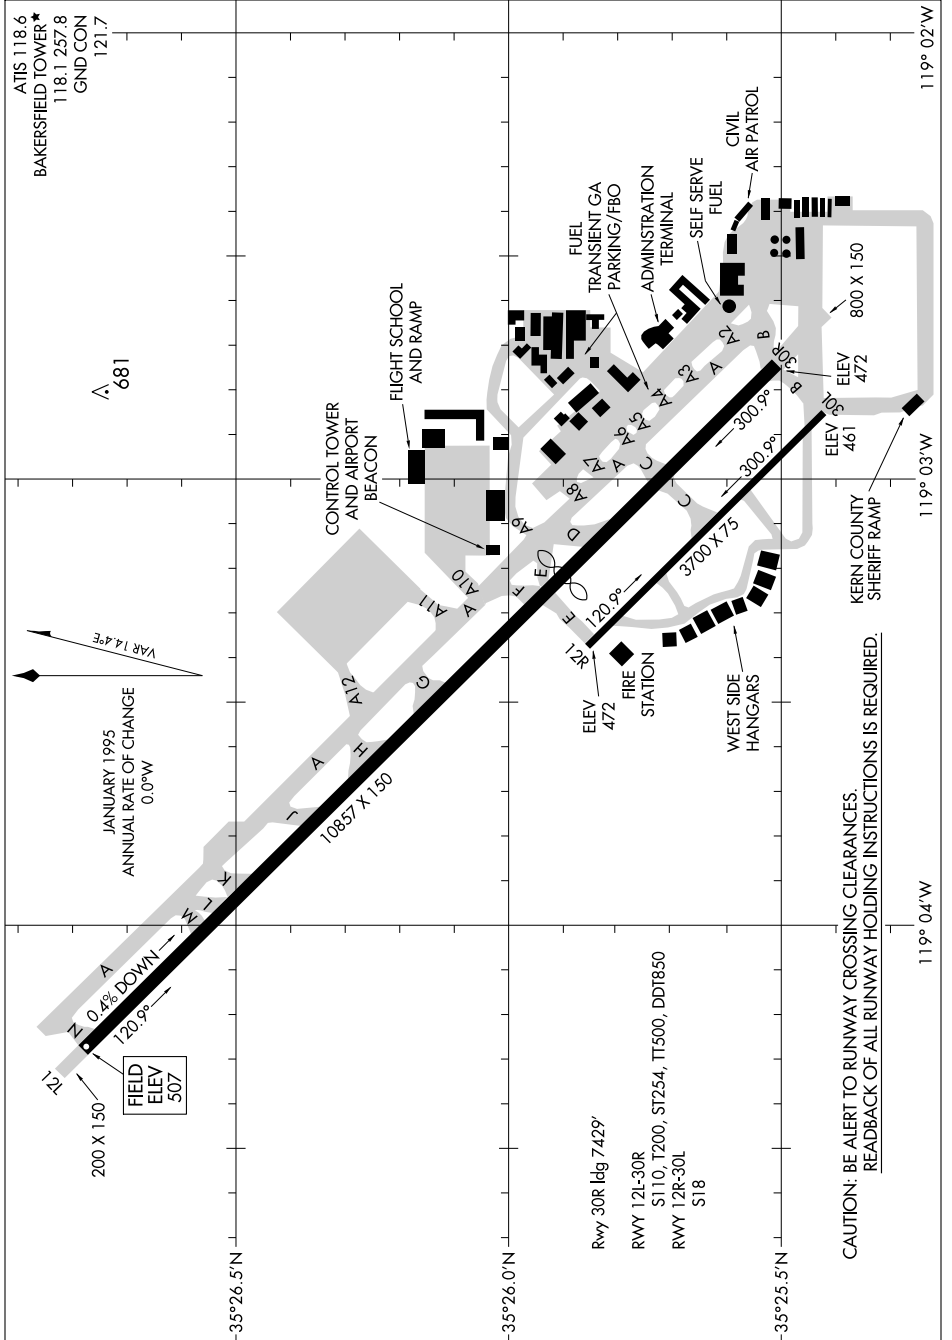

AIRPORT DIAGRAM

AL-36 (FAA)

BAKERSFIELD/MEADOWS FIELD (BFL)
BAKERSFIELD, CALIFORNIA

SW-3, 01 SEP 2005 to 29 SEP 2005

SW-3, 01 SEP 2005 to 29 SEP 2005

AIRPORT DIAGRAM

BAKERSFIELD, CALIFORNIA
BAKERSFIELD/MEADOWS FIELD (BFL)

CAUTION: BE ALERT TO RUNWAY CROSSING CLEARANCES.
READBACK OF ALL RUNWAY HOLDING INSTRUCTIONS IS REQUIRED.