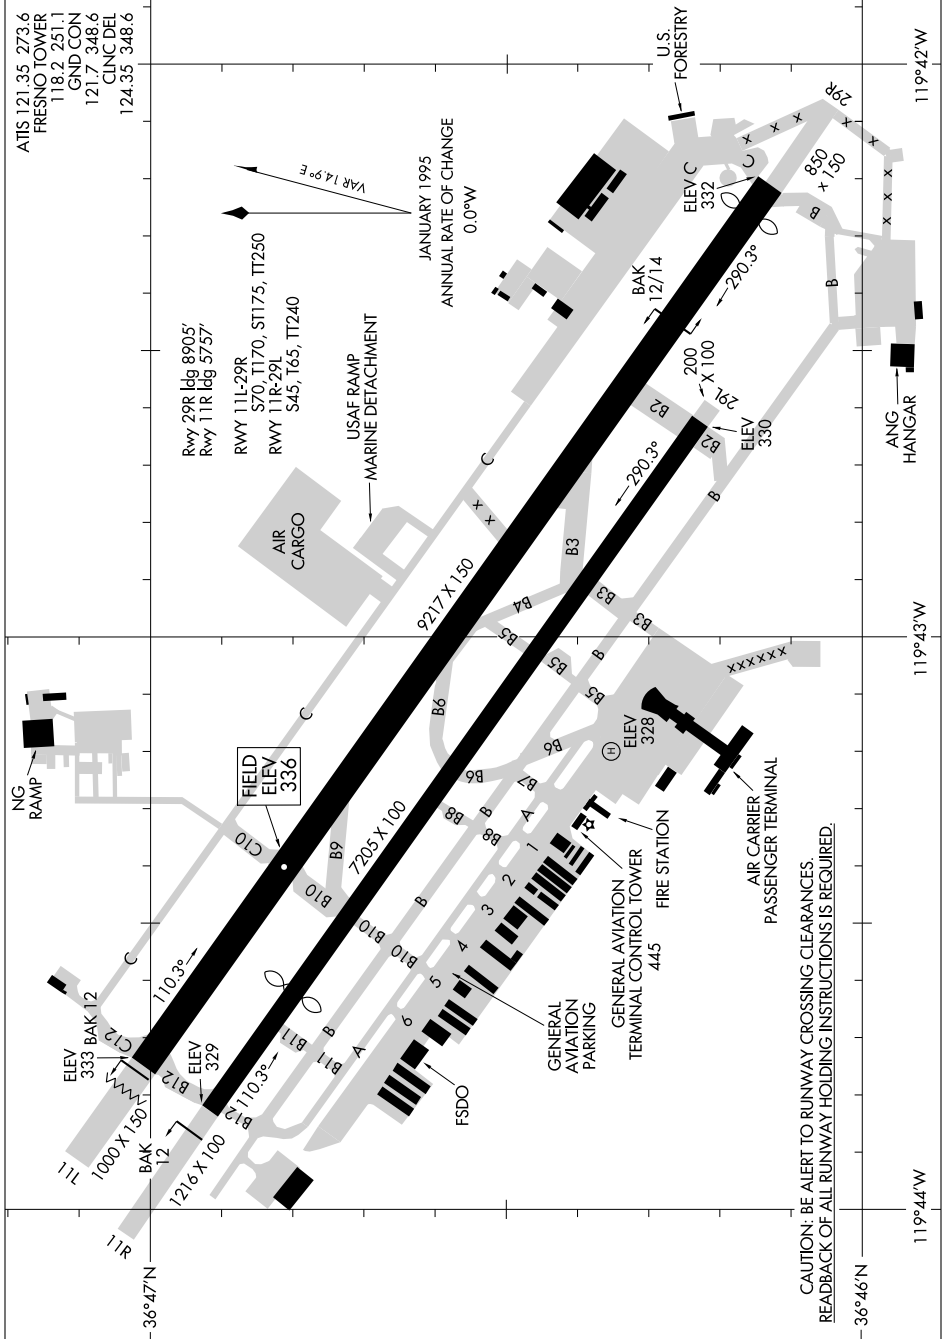

AIRPORT DIAGRAM

AL-162 (FAA)

FRESNO YOSEMITE INTL (FAT)
FRESNO, CALIFORNIA

SW-2, 01 SEP 2005 to 29 SEP 2005

SW-2, 01 SEP 2005 to 29 SEP 2005

AIRPORT DIAGRAM

FRESNO, CALIFORNIA
FRESNO YOSEMITE INTL (FAT)

CAUTION: BE ALERT TO RUNWAY CROSSING CLEARANCES.
READBACK OF ALL RUNWAY HOLDING INSTRUCTIONS IS REQUIRED.