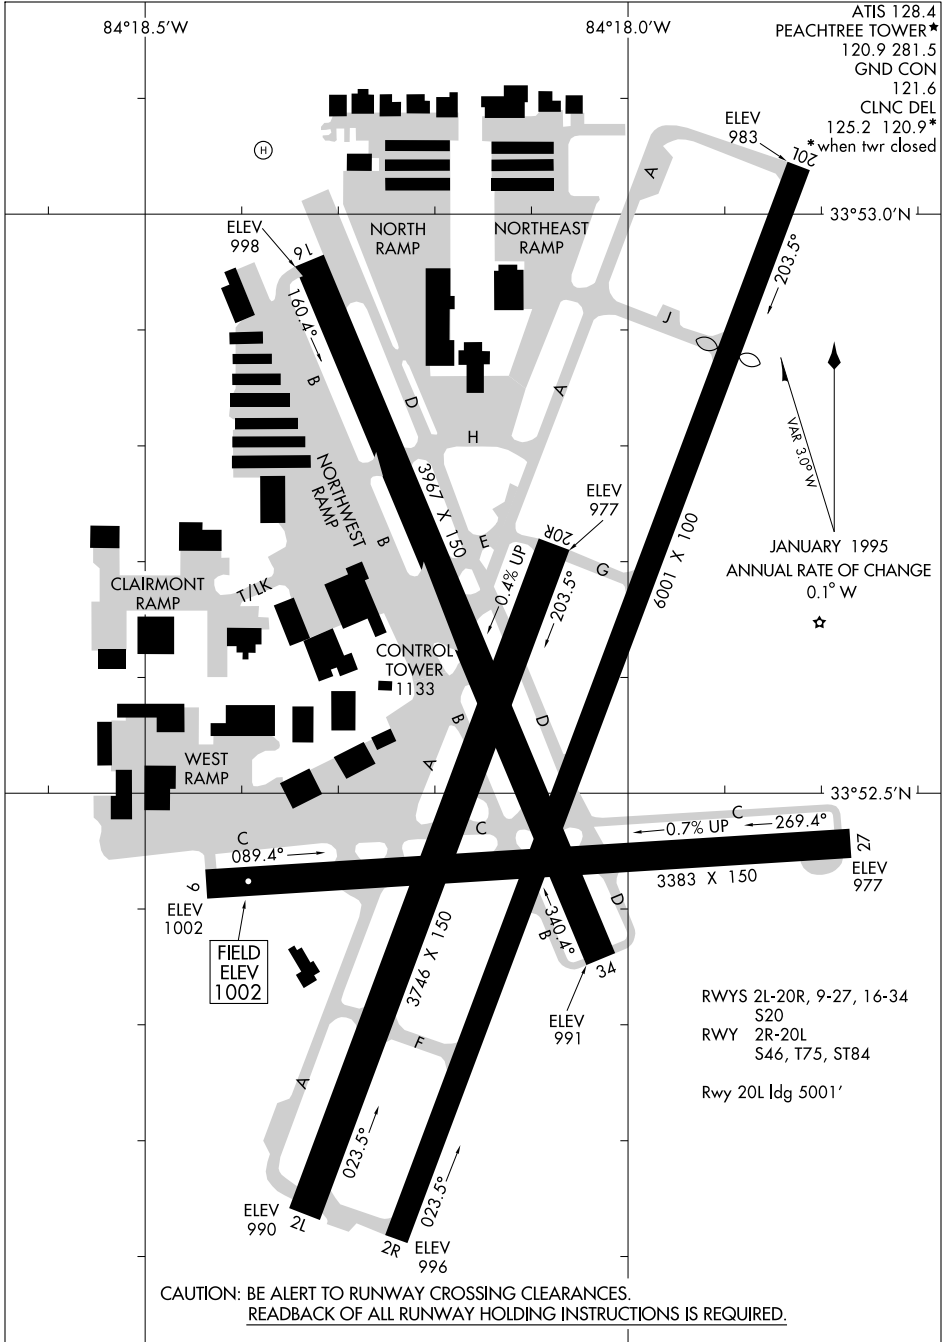

AIRPORT DIAGRAM

AL-469 (FAA)

ATLANTA/DEKALB-PEACHTREE (PDK)
ATLANTA, GEORGIA

SE-4, 01 SEP 2005 to 29 SEP 2005

SE-4, 01 SEP 2005 to 29 SEP 2005

AIRPORT DIAGRAM

ATLANTA, GEORGIA
ATLANTA/DEKALB-PEACHTREE (PDK)